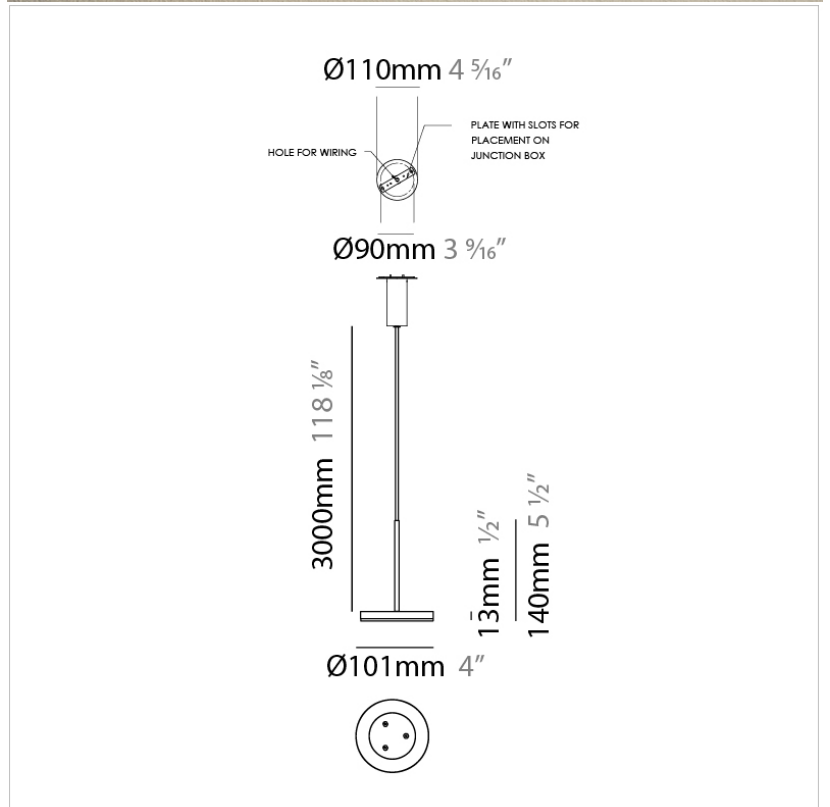

BELLA SUSPENSION

D81667-MBR

PROJECT

TYPE

NOTES

QUANTITY

DATE

GENERAL

Series: Bella

Brand: Panzeri

Division: Design

Mounting Type: Suspension

Mounting Location: Ceiling

Subcategory: Pendant

PHYSICAL

Shape: Disc

Diameter (mm): 101

Diameter (in): 4

Height (mm): 13

Height (in): 1/2

Max. Overall Height (mm): 3013

Max. Overall Height (in): 118 ⁵/₈

Light Distribution: Direct

Weight (kg): 0.54501

Weight (lbs): 1.2

Diffuser: Opal - Acrylic

Fixture Material: Metal

ELECTRICAL

Lamp Type: LED

Input Wattage (W): 6.5

Total Output Wattage (W): 6.5

Dimming: Non-Dimmable

Driver Location: Integrated

Input Voltage (V): 120

LED

Delivered Lumen Range: 100 - 499 lm

Number of LEDs: 1

Color Temperature (°K): 2700

Max. Delivered Lumen (lm): 388

Nominal Lumen (lm): 460

CRI: >80 CRI

OPTICAL

RATINGS AND CERTIFICATIONS

Certified By: CSA Certified to UL and CSA Standards

IP rating: IP40

D