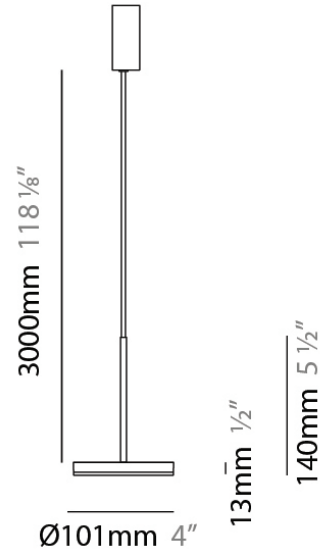

BELLA SUSPENSION

D81667R9-BRZ

PROJECT _____

TYPE _____

NOTES _____

QUANTITY _____

DATE _____

GENERAL

Series: Bella

Brand: Panzeri

Division: Design

Mounting Type: Suspension

Mounting Location: Ceiling

Subcategory: Pendant

PHYSICAL

Shape: Round

Diameter (mm): 101

Diameter (in): 4

Height (mm): 13

Height (in): 1/2

Max. Overall Height (mm): 3013

Max. Overall Height (in): 118 5/8

Light Distribution: Direct

Weight (kg): 0.54501

Weight (lbs): 1.2

Diffuser: Opal - Acrylic

Fixture Material: Aluminum Die Cast

Cable Details: 3000mm / 118 1/8" Cable

ELECTRICAL

Lamp Type: LED

Input Wattage (W): 6.5

Total Output Wattage (W): 4.5

Dimming: Non-Dimmable

Driver Included: Yes

Driver Location: Integrated

Driver Type: Constant Voltage - Universal

Driver Class: Class 2

Input Voltage (V): 120 - 277

LED

Color Temperature (°K): 2700

Max. Delivered Lumen (lm): 388

Nominal Lumen (lm): 460

CRI: >90 CRI

Lamp Life (hrs): 50000

OPTICAL

RATINGS AND CERTIFICATIONS

Certified By: CSA Certified to UL and CSA Standards

IP rating: IP40